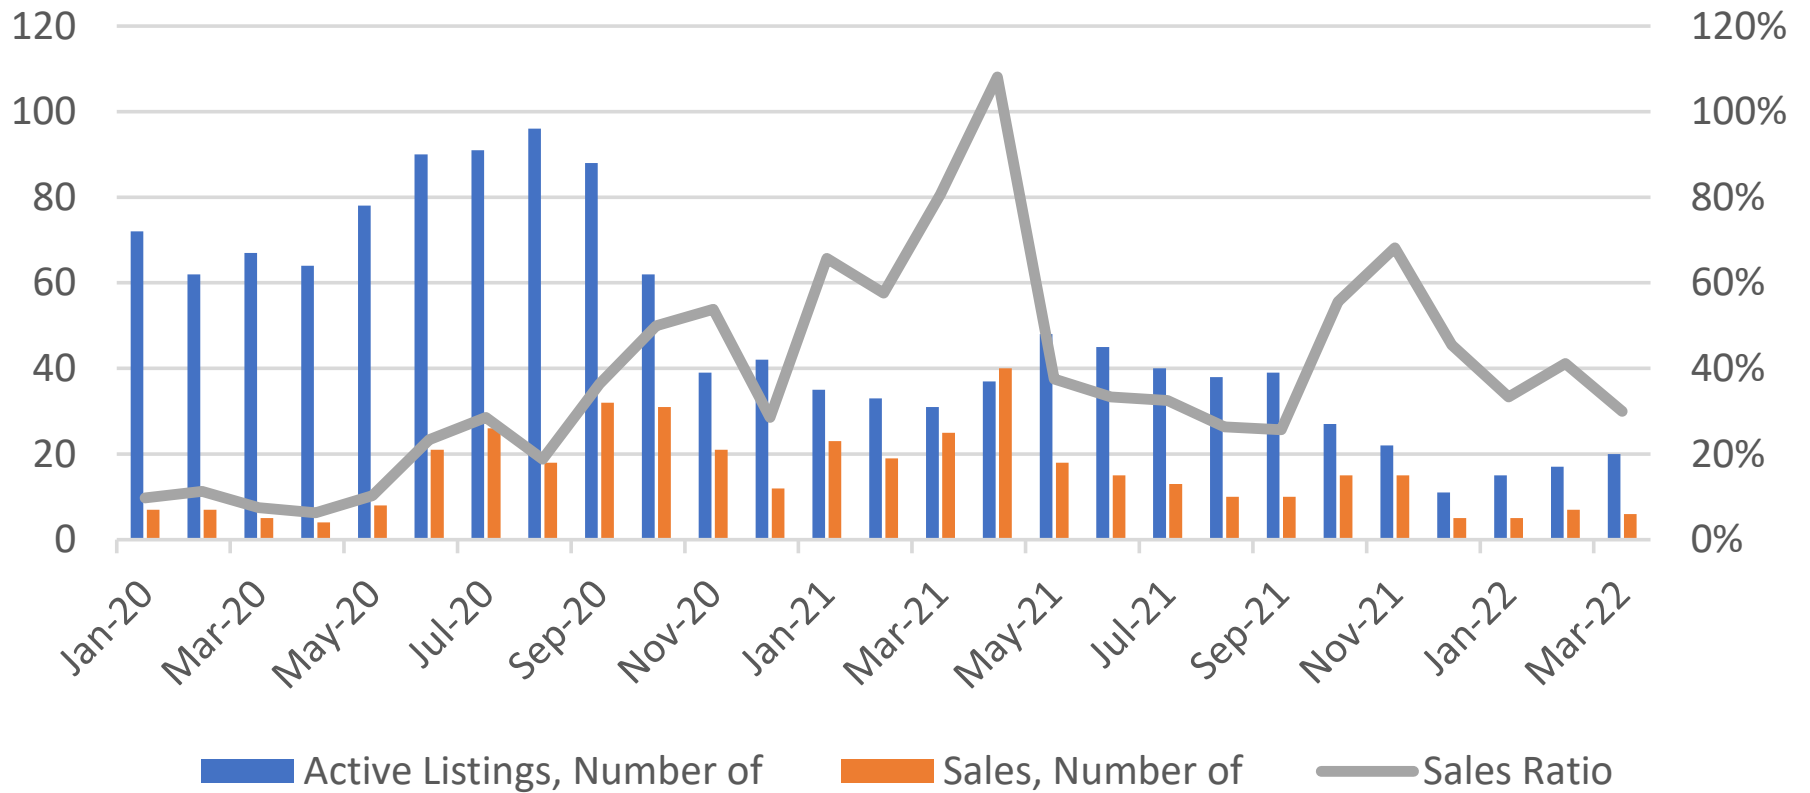

## Active Listings to Sales Ratio - Pemberton

Seller's Market: 20% +

Balanced Market: 14% - 19%

Buyer's Market: 0% - 14%